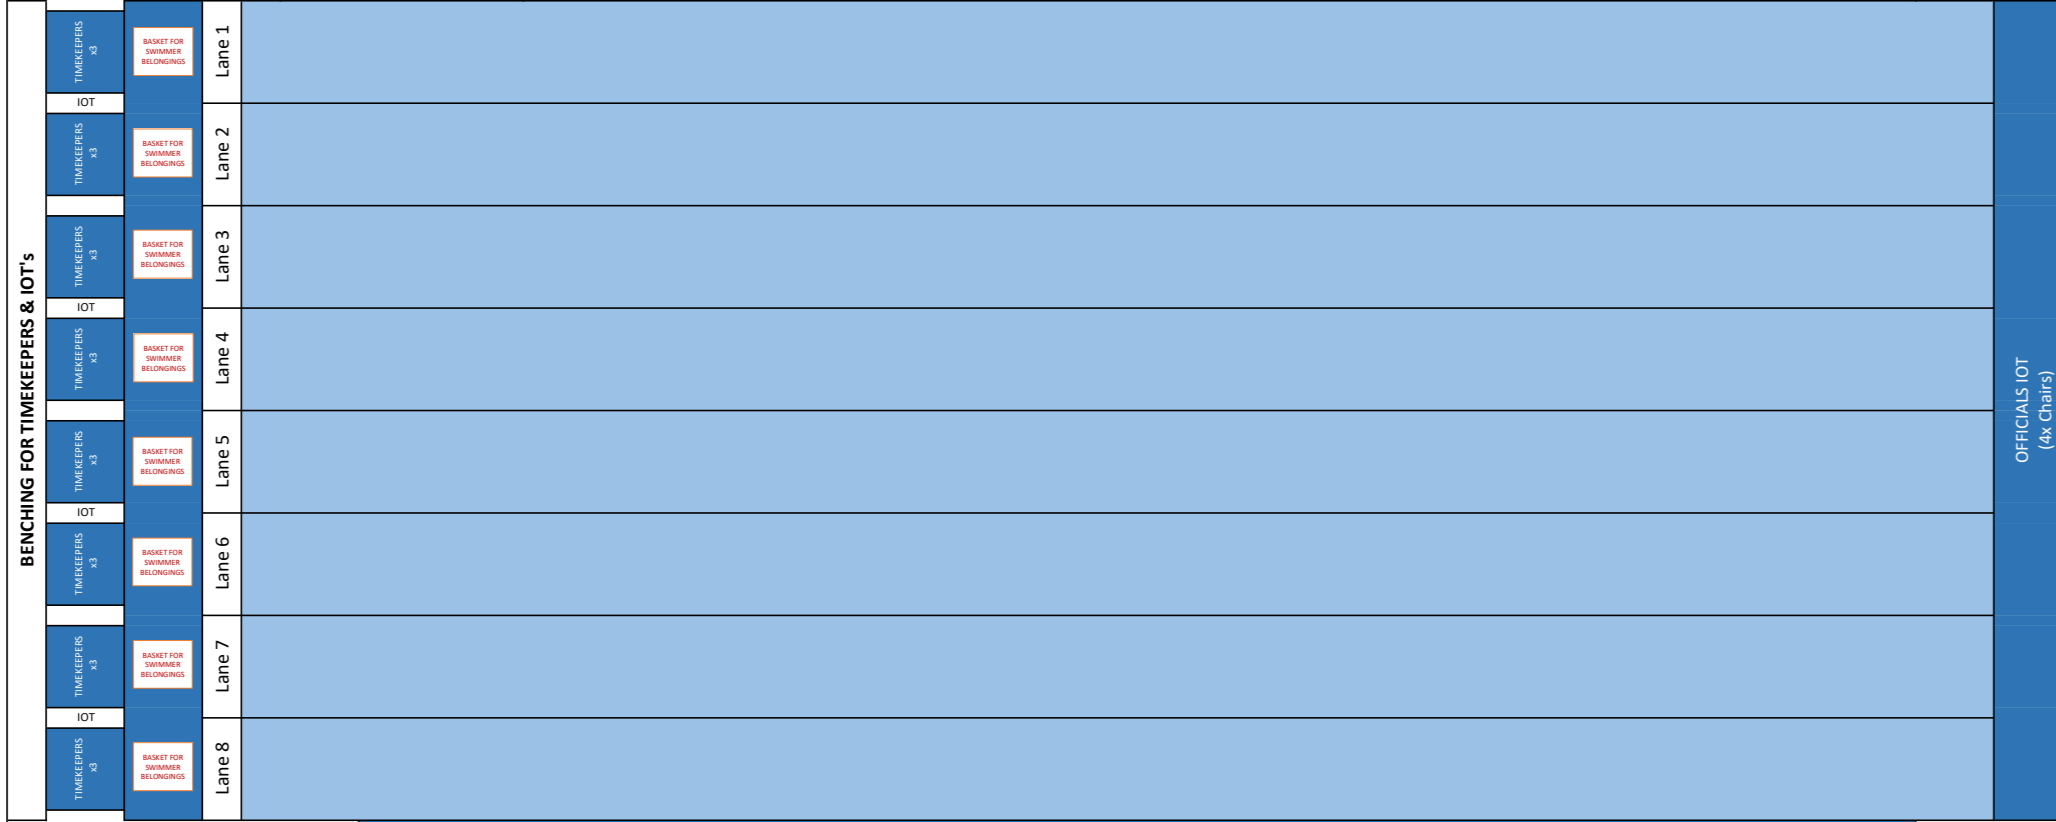

FACILITY ENTRANCE

STRICTLY NO SPECTATORS ON POOL DECK

DO NOT USE THESE STAIRS

SWIMMERS ONLY UP & DN STAIRS

No Swimmers in this Area

REFEREE & OFFICIALS AREA

COACHES AREA

FLOW OF SWIMMERS BEFORE AND AFTER RACING

OUTSIDE GAZEBO - OFFICIALS BREAK AREA

ANNOUNCERS DESK
 OFFICE NOT TO BE USED
 AQ1.02 ROOM
 RECORDER OFFICE

FEMALE SWIMMERS CHANGING ROOM & TOILETS

MALE SWIMMERS CHANGING ROOM & TOILETS

TEAM MANAGERS BOXES

TEAM MANAGER RESULTS WALL