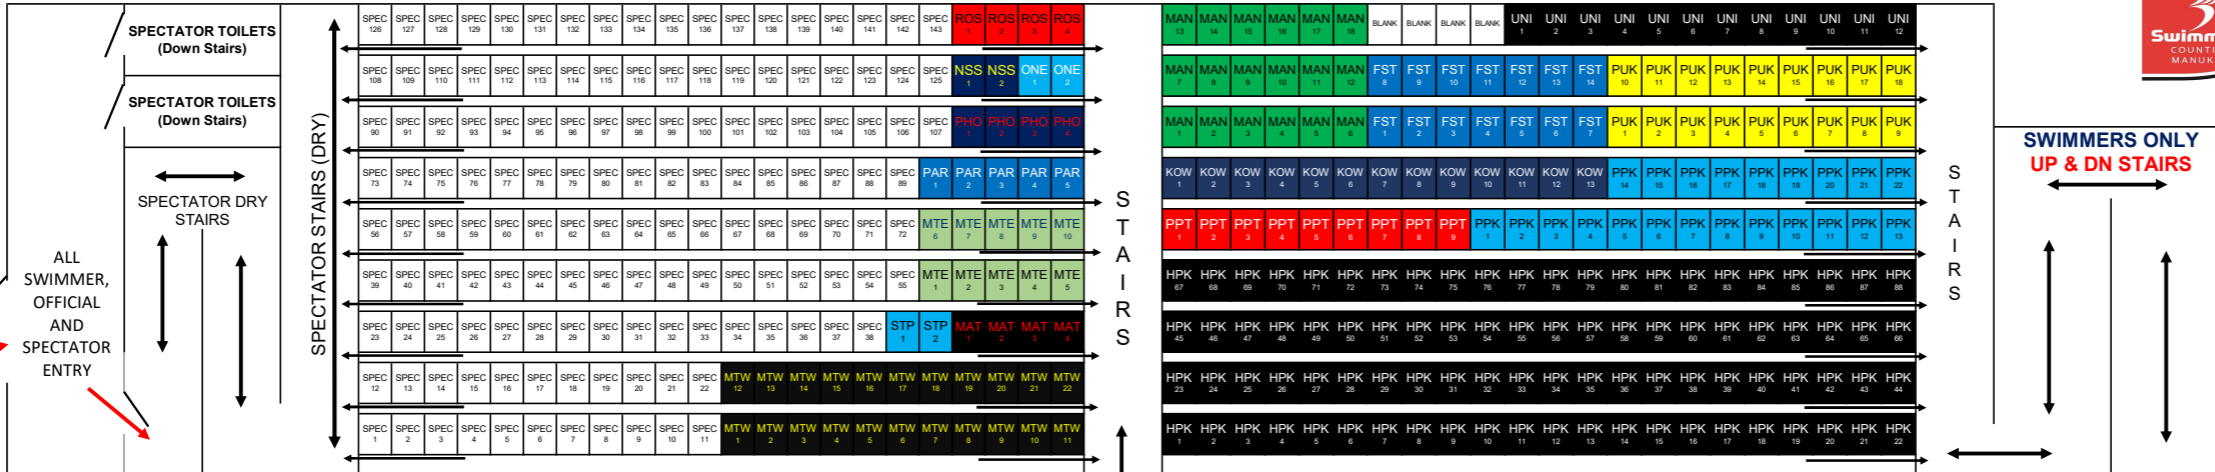

FACILITY ENTRANCE

STRICTLY NO SPECTATORS ON POOL DECK

DO NOT USE THESE STAIRS

SWIMMERS ONLY UP & DN STAIRS

No Swimmers in this Area

REFEREE & OFFICIALS AREA

COACHES AREA

FLOW OF SWIMMERS BEFORE AND AFTER RACING

OUTSIDE GAZEBO - OFFICIALS BREAK AREA

ANNOUNCERS DESK
 OFFICE NOT TO BE USED
 AQ1.02 ROOM
 RECORDER OFFICE

FEMALE SWIMMERS CHANGING ROOM & TOILETS

MALE SWIMMERS CHANGING ROOM & TOILETS

TEAM MANAGERS BOXES

TEAM MANAGER RESULTS WALL